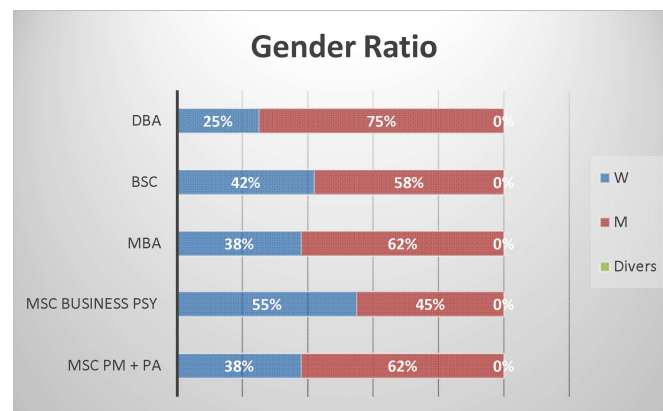

KMU Akademie 2022 Student Achievement - CHEA

Graduates by Program 2022	Goal 2022	Results 2022	Graph / Comment
BSc	25	24	7 years of study possible
MBA (German)	125	155	7 years of study possible
MSc Business Psychology	15	20	7 years of study possible
MSc Political Management + Public Administration	10	7	7 years of study possible
DBA (German)	30	18	7 years of study possible

DBA Program	Goal 2022 = greater than %	Results 2022	
Retention / Verbleib	90%	95%	7 years of study possible
Job placement rates	100%	100%	All Students are employed
Gender Ratio M/W	50/50	75%/25%	
Age	38	41	

BSc Program	Goal 2022 = greater than %	Results 2022	
Retention / Verbleib	90%	95%	7 years of study possible
Job placement rates	100%	100%	All Students are employed
Gender Ratio M/W	50/50	58%/42%	
Age	30	29	

MSc Public Administration / Political Management Program	Goal 2022 = greater than %	Results 2022	
Retention / Verbleib	90%	95%	7 years of study possible
Job placement rates	100%	100%	All Students are employed
Gender Ratio M/W	50/50	62%/38%	
Age	35	37	