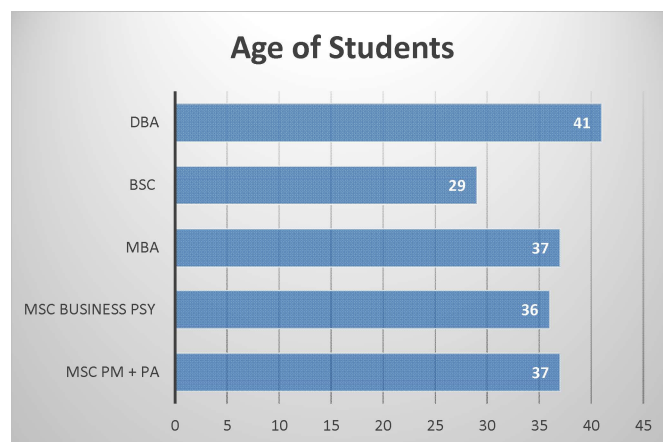

MSc Business Psychology Program	Goal 2022 = greater than %	Results 2022	
Retention / Verbleib	90%	95%	7 years of study possible
Job placement rates	100%	100%	All Students are employed
Gender Ratio M/W	50/50	45%/55%	
Age	35	36	

MSc Public Administration / Political Management Program	Goal 2022 = greater than %	Results 2022	
Retention / Verbleib	90%	95%	7 years of study possible
Job placement rates	100%	100%	All Students are employed
Gender Ratio M/W	50/50	62%/38%	
Age	35	37